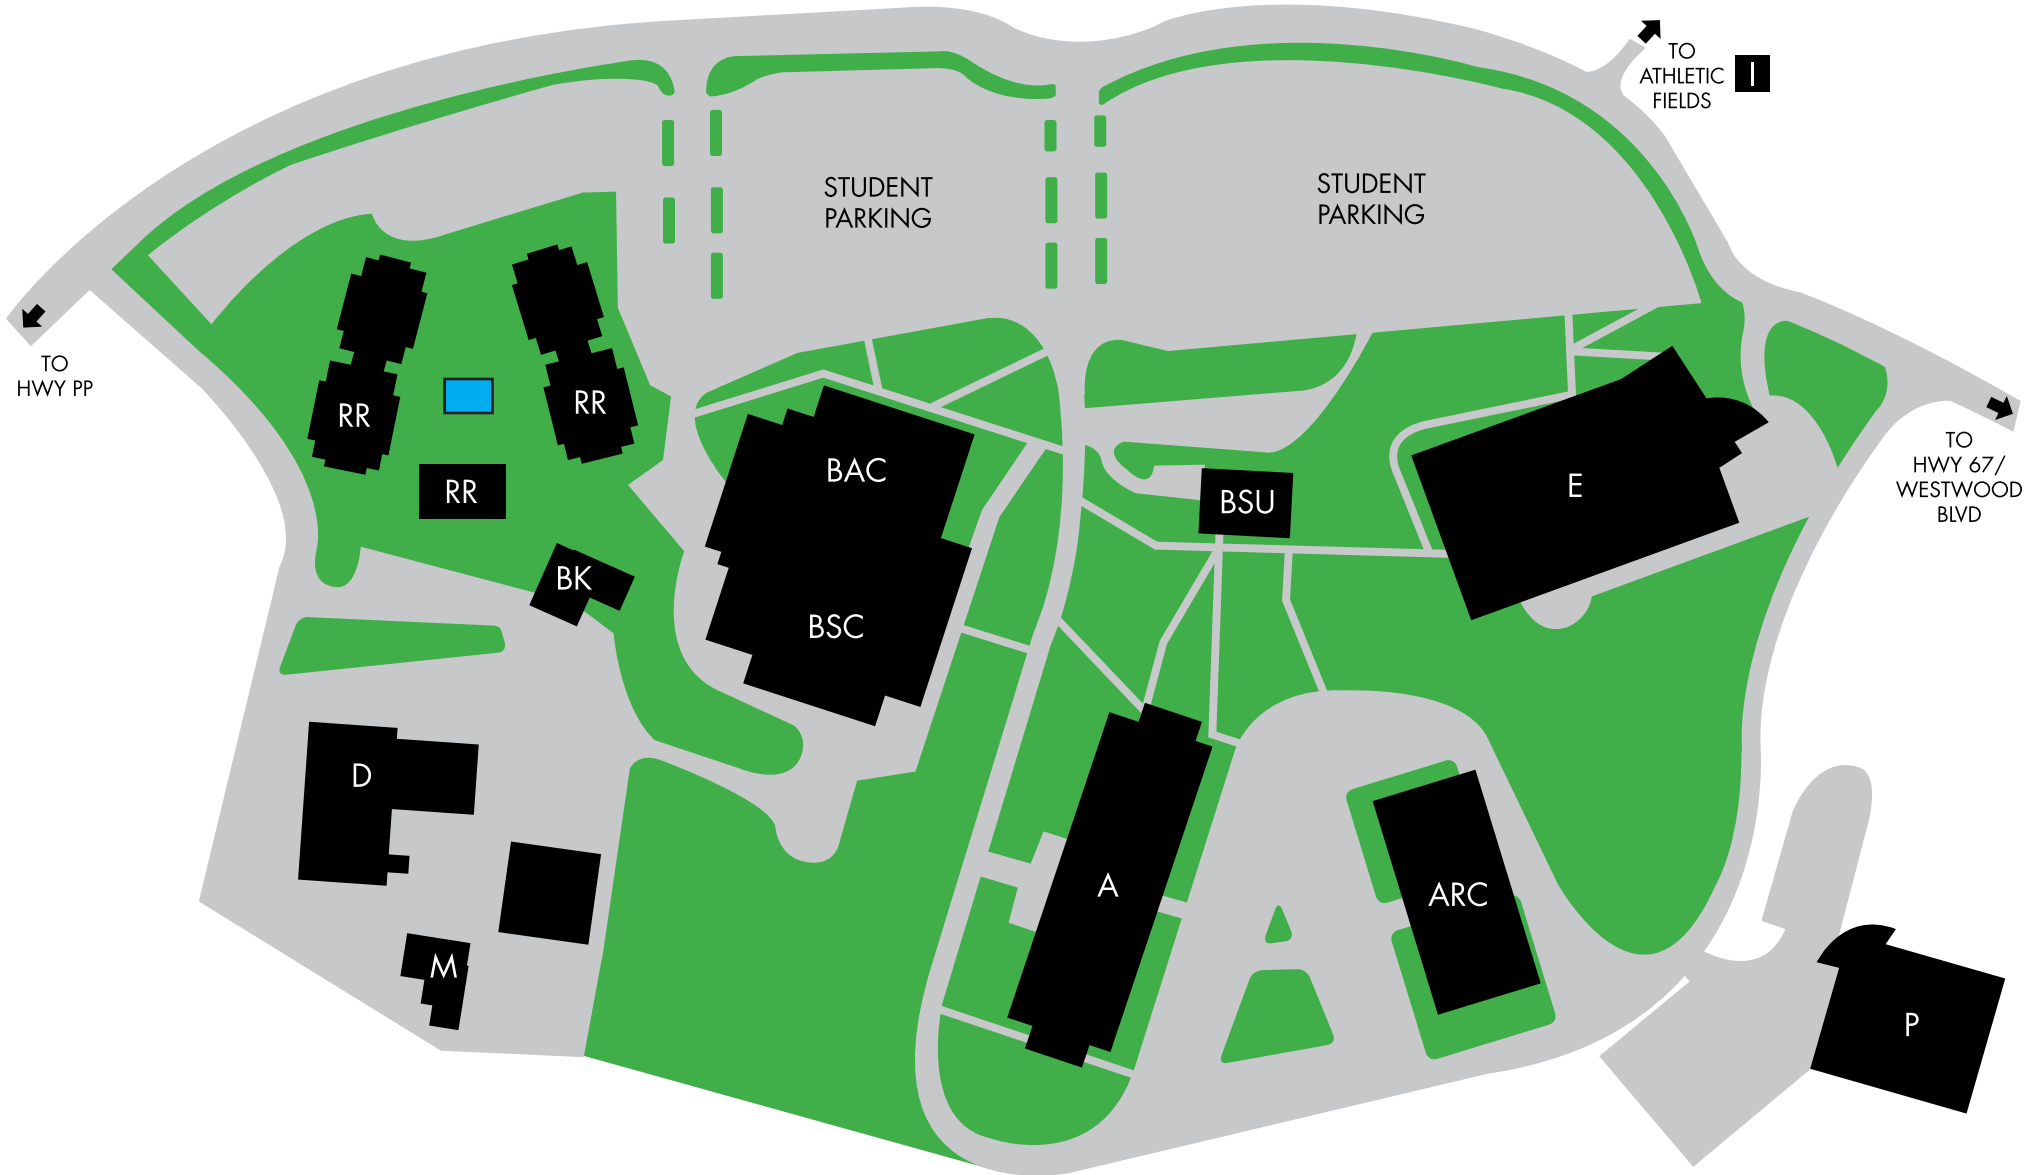

THREE RIVERS CAMPUS MAP

- | | | | |
|------------|----------------------------|------------|---------------------------|
| A | Westover Administration | BSU | Baptist Student Union |
| ARC | Academic Resource Commons | RR | Rivers Ridge Apartments |
| P | Porter Learning Center | BK | Bookstore & Gift Shop |
| E | Tinnin Fine Arts Center | D | Crisp Technology Center |
| BAC | Bess Activity Center (Gym) | M | Maintenance |
| BSC | Bess Student Center | I | Raider Baseball Clubhouse |